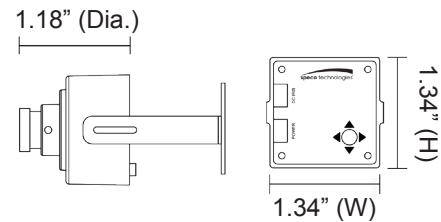

HD-TVI 2MP Intensifier® T Indoor Mini-Board Camera with True WDR, UTC, 2BNC out for TVI & CVBS

HTINT40T1

3.6mm fixed lens, black housing

Features

- PRESET (Indoor/Outdoor/Lowlight/Hallway/Lobby/Elevator)
- Full HD resolution over coax (HD-TVI)
- Supports up to Full HD 1080p @ 30fps
- True WDR operation
- Superior low-light performance
- Amplify existing light with no distance limitation
- Full OSD operation through onboard control and UTC (TVI)
- Additional 960H analog output (BNC out in Yellow)
- Signal distance up to 1600 feet*
- 12VDC operation
- 5 year warranty

Camera Specifications

Image Sensor	Sony CMOS Sensor, 2MP
Resolution	1920 x 1080
Minimum Illumination	0.001 lux
Effective Pixels	1984 (H) x 1105 (V)
Total Pixels	2000 (H) x 1121 (V)
TV System	NTSC
Scanning System	Progressive
S/N Ratio	More than 50dB
Frame rate	Max 50P/60P
Video Output	1.0Vp-p / 75 ohms
Lens	Manual
Electronic Shutter Speed	Auto/Manual (1/30 sec. - 1/30,000 sec.) / Flicker
WDR	On (Low / Middle / High) / Off
Digital WDR	On (Low / Middle / High) / Off
Day/Night	Color / BW / Auto / Ext
White Balance	Auto / Auto Ext / AWC - SET / Manual
Brightness	0 - 20 (level adjustable)
AGC	0 - 20 (level adjustable)
Sense-Up	x2 - x32
Motion Tracking	On / Off
Motion Detection	On / Off (4 zones)
Privacy	On / Off (16 zones)
Mirror / V-Flip	On / Off
Sharpness	0 - 20 (level adjustable)
Lens Shading Compensation	On / Off
3DNR	Off / Low / Middle / High
Defog	On (Auto / Manual) / Off
DIS	On / Off
Power Supply	12VDC power supply (power supply not included)

Power Consumption	12VDC, 200mA
Operating Temperature	-14° F - 120° F
Dimensions	1.65" (W) x 1.86" (H) x 2.2" (Dia.)
Weight	10.56 oz.
Communication	Up the coax

*Products are in compliance with NDAA Section 889 Part B Guidelines